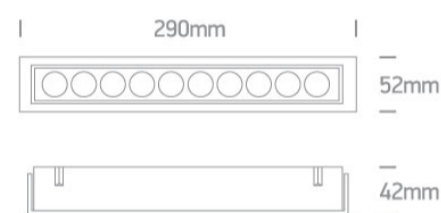

New 2022 Edition 3>Recessed Spots Fixed LED

51024H/W/W

24W Adjustable Dark light recessed spot, IP20.

Complete with 700mA driver.

Complies with standard EN60598-1 and any other specific standards.

Downloads

Dimensions

Physical Specification

Item Group	New 2022 Edition 3
Family	Recessed Spots Fixed LED
Order Code	51024H/W/W
Colour	White
Material	Aluminium
Shape	Rectangular
Length	290mm
Width	52mm
Height	42mm
Cutout Hole Width	280mm
Cutout Hole Length	43mm
Recessed Ceiling	Yes

Depth Required	70mm
Indoor	Yes
Adjustable	1 Direction

Electrical Characteristics

Gear	External-Included
Fitting + Driver	
Input Voltage	220-240V
50 Hz	Yes
60 Hz	Yes
Safety Class	
Power(Watts)	24W
IP Rating	IP20
Light Source	LED built in
Dimmable	No

Illumination Data

Colour Temperature	3000K
Lumen Output	1680lm
Light Efficiency	70lm/W
CRI	90
Beam Angle	38°
Illumination Diagram	
Dark Light	Yes

Packing Info

Pcs/Carton	20
Barcode	5291889074946
HS Code	9405413990