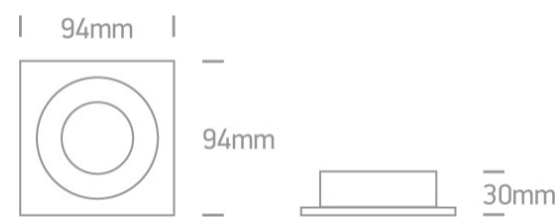

## 51105AB/AL

Recessed adjustable MR16 spot with GU5.3 lampholder.

Complies with standard EN60598-1 and any other specific standards.

### Dimensions

### Physical Specification

Item Group	03 Recessed Spots Adjustable
Family	The Dual Ring Range Square
Order Code	51105AB/AL
Colour	Aluminium
Material	Aluminium
Shape	Rectangular
Length	94mm
Width	94mm
Height	30mm
Cutout Hole Diameter	80mm
Recessed Ceiling	Yes
Depth Required	75mm

## Packing Info

Box Length

12,5cm

Box Width

5cm

Box Height

10cm

Box Weight