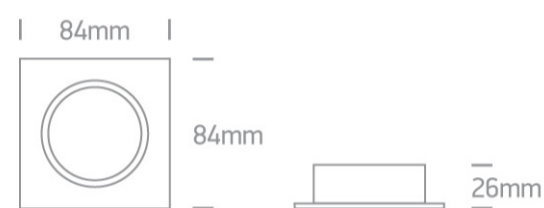

03 Recessed Spots Adjustable>The Square Clip In Range Aluminium

51105B1/AL

Semi Dark Light Tube Range Recessed adjustable MR16 spot with GU10 lampholder.

Complies with standard EN60598-1 and any other specific standards.

Downloads

Dimensions

Physical Specification

Item Group	03 Recessed Spots Adjustable
Family	The Square Clip In Range Aluminium
Order Code	51105B1/AL
Colour	Aluminium
Material	Aluminium
Shape	Rectangular
Length	84mm
Width	84mm
Height	26mm
Cutout Hole Diameter	72mm
Recessed Ceiling	Yes
Depth Required	120mm