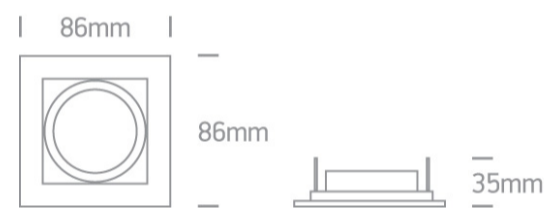

## 51105B/AL

Natural Aluminium square Recessed adjustable MR16 spot with GU5.3 lampholder.

Complies with standard EN60598-1 and any other specific standards.

### Dimensions

### Physical Specification

Item Group	03 Recessed Spots Adjustable
Family	The Natural Aluminium Square
Order Code	51105B/AL
Colour	Aluminium
Material	Natural Aluminium
Shape	Rectangular
Length	86mm

Width	86mm
Height	35mm
Cutout Hole Width	77mm
Cutout Hole Length	77mm
Recessed Ceiling	Yes
Depth Required	70mm
Indoor	Yes
Adjustable	2 Directions