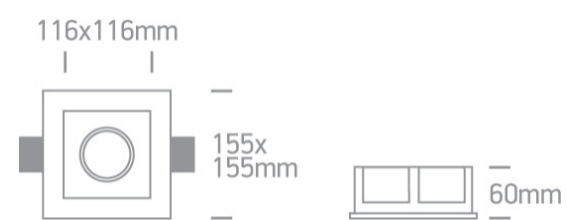

03 Recessed Spots Adjustable > The Gypsum Trimless GU10 Range

51105GT4

Recessed Trimless adjustable MR16 spot with GU10 lamp holder.

Complies with standard EN60598-1 and any other specific standards.

Downloads

Dimensions

Gallery

Physical Specification

Item Group	03 Recessed Spots Adjustable
Family	The Gypsum Trimless GU10 Range
Order Code	51105GT4
Colour	White
Material	Gypsum
Shape	Rectangular
Length	155mm

Width	155mm
Height	60mm
Cutout Hole Width	156mm
Cutout Hole Length	156mm
Recessed trimless ceiling	Yes
Depth Required	140mm
Indoor	Yes
Adjustable	2 Directions

Electrical Characteristics

Gear	No
Fitting + Driver	
Input Voltage	100-240V
50 Hz	Yes
60 Hz	Yes
Safety Class	
Power(Watts)	10W
IP Rating	IP20
Light Source	Replaceable lamp
Lamp Holder	GU10
Number of Lamps	1
Dimmable	N/A
Cable Length	15cm
F Mark	

Illumination Data

Illumination Diagram	
Dark Light	Yes

Packing Info

Box Length	20cm
Box Width	20cm
Box Height	13cm
Box Weight	1,05kg
Pcs/Carton	12
Barcode	5291889031673
HS Code	9405409900

Certification & Warranty