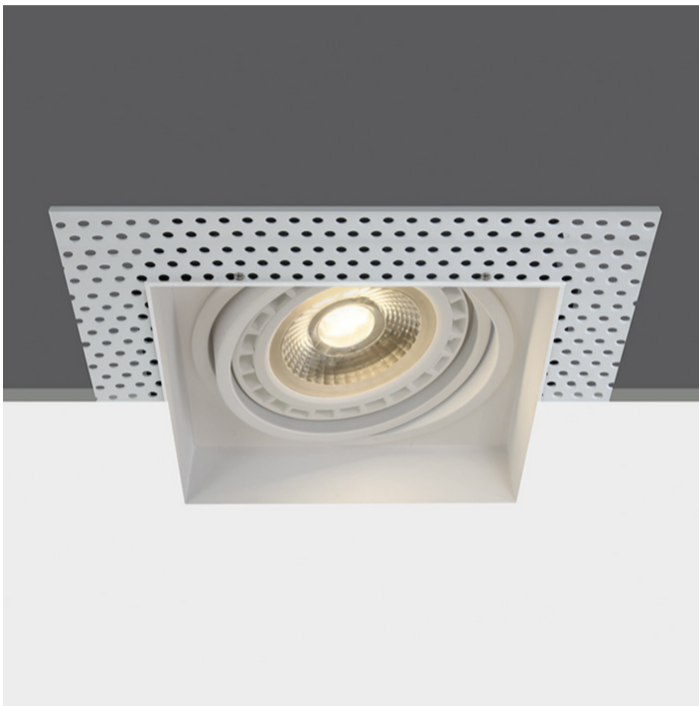

05 Downlights>The R111 Trimless Shop Range Die cast

## 51110ATR/W

Recessed adjustable R111 trimless shop range with GU10 lampholder.

Complies with standard EN60598-1 and any other specific standards.