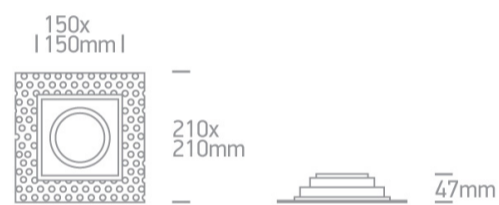

## 51110ATR/W

Recessed adjustable R111 trimless shop range with GU10 lampholder.

Complies with standard EN60598-1 and any other specific standards.

### Dimensions

### Packing Info

Box Length	21,5cm
Box Width	21,5cm
Box Height	7cm
Box Weight	0,75Kg
Pcs/Carton	10
Carton Length	45cm
Carton Width	23cm
Carton Height	38cm
Carton Weight	7,7Kg
Barcode	5291889057222
HS Code	9405409900