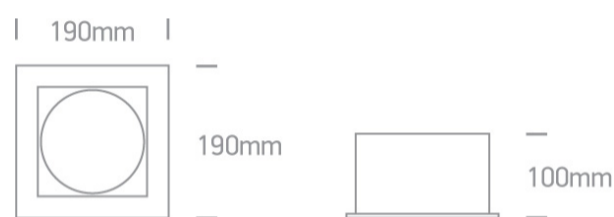

07 Downlights Adjustable LED>The COB Box Type Shop Range

51120/G/W

20W COB LED Recessed adjustable downlight, COB square range, IP20.

Supplied with non-dimmable LED driver.

Complies with standard EN60598-1 and any other specific standards.

Downloads

Dimensions

Gallery

Physical Specification

Item Group	07 Downlights Adjustable LED
Family	The COB Box Type Shop Range
Order Code	51120/G/W
Colour	Grey
Material	Aluminium
Shape	Rectangular
Length	190mm

Width	190mm
Height	100mm
Cutout Hole Width	165mm
Cutout Hole Length	165mm
Recessed Ceiling	Yes
Depth Required	140mm
Indoor	Yes
Adjustable	2 Directions

Electrical Characteristics

Gear	External-Included
Fitting + Driver	
Input Voltage	220-240V
50 Hz	Yes
60 Hz	Yes
Safety Class	
Power(Watts)	20W
IP Rating	IP20
Light Source	LED built in
Dimmable	No
F Mark	

Illumination Data

Colour Temperature	3000K
Lumen Output	1400lm
Light Efficiency	70lm/W
CRI	80
Beam Angle	36°
Illumination Diagram	

Packing Info

Box Length	23cm
Box Width	23cm
Box Height	17cm
Box Weight	1,29kg