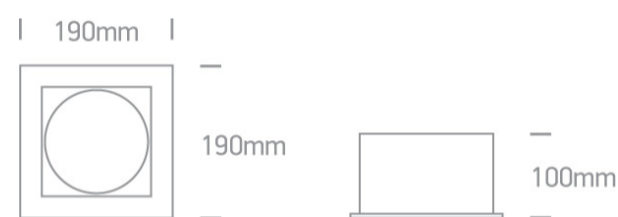

07 Downlights Adjustable LED>The COB Box Type Shop Range

51120/W/W

20W COB LED Recessed adjustable downlight, COB square range, IP20.

Supplied with non-dimmable LED driver.

Complies with standard EN60598-1 and any other specific standards.

Downloads

Dimensions

Gallery

Physical Specification

Item Group	07 Downlights Adjustable LED
Family	The COB Box Type Shop Range
Order Code	51120/W/W
Colour	White
Material	Aluminium
Shape	Rectangular
Length	190mm

Width	190mm
Height	100mm
Cutout Hole Width	165mm
Cutout Hole Length	165mm
Recessed Ceiling	Yes
Depth Required	140mm
Indoor	Yes
Adjustable	2 Directions

#### Illumination Data

Colour Temperature	3000K
Lumen Output	1400lm
Light Efficiency	70lm/W
CRI	80
Beam Angle	36°
Illumination Diagram	