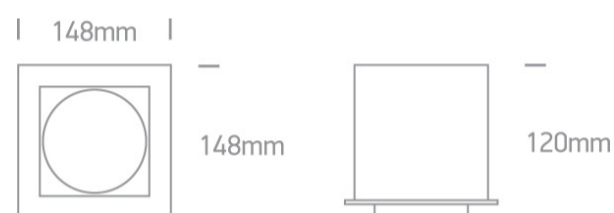

07 Downlights Adjustable LED>The COB Box Type Shop Range

51125/G/C

25W COB LED Recessed adjustable downlight, shop range, IP20.

Supplied with non-dimmable LED driver.

Complies with standard EN60598-1 and any other specific standards.

Downloads

Dimensions

Gallery

Physical Specification

Item Group	07 Downlights Adjustable LED
Family	The COB Box Type Shop Range
Order Code	51125/G/C
Colour	Grey
Material	Die Cast
Shape	Rectangular
Length	148mm

Width	148mm
Height	120mm
Cutout Hole Width	130mm
Cutout Hole Length	130mm
Recessed Ceiling	Yes
Depth Required	160mm
Indoor	Yes
Adjustable	2 Directions

Electrical Characteristics

Gear	External-Included
Fitting + Driver	
Input Voltage	100-240V
50 Hz	Yes
60 Hz	Yes
Safety Class	
Power(Watts)	25W
IP Rating	IP20
Light Source	LED built in
Dimmable	No
F Mark	

Packing Info

Box Length

18cm

Box Width	18cm
Box Height	15cm
Box Weight	1.083kg
Pcs/Carton	12
Barcode	5291889035541
HS Code	9405413990

Certification & Warranty

Warranty

2 years

switch to
one light!