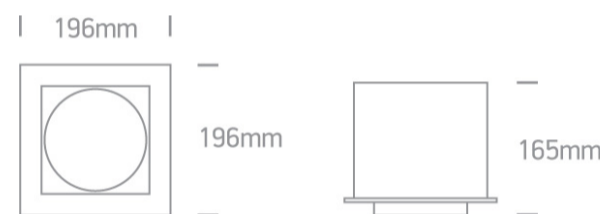

07 Downlights Adjustable LED>The Box Type Shop Range

51138/G/C

38W COB LED Recessed adjustable downlight, shop range, IP20.

Supplied with non-dimmable LED driver.

Complies with standard EN60598-1 and any other specific standards.

Downloads

Dimensions

Gallery

Physical Specification

Item Group	07 Downlights Adjustable LED
Family	The Box Type Shop Range
Order Code	51138/G/C
Colour	Grey
Material	Die Cast
Shape	Rectangular
Length	196mm

Width	196mm
Height	165mm
Cutout Hole Width	170mm
Cutout Hole Length	170mm
Recessed Ceiling	Yes
Depth Required	200mm
Indoor	Yes
Adjustable	2 Directions

Electrical Characteristics

Gear	External-Included
Fitting + Driver	
Input Voltage	100-240V
50 Hz	Yes
60 Hz	Yes
Safety Class	
Power(Watts)	38W
IP Rating	IP20
Light Source	LED built in
Dimmable	No
F Mark	

Packing Info

Box Length

23cm

Box Width	20,5cm
Box Height	18cm
Box Weight	1,9kg
Pcs/Carton	8
Barcode	5291889035480
HS Code	9405409900

Certification & Warranty

Warranty	2 Years
Weee Directive	Yes

switch to
one light!