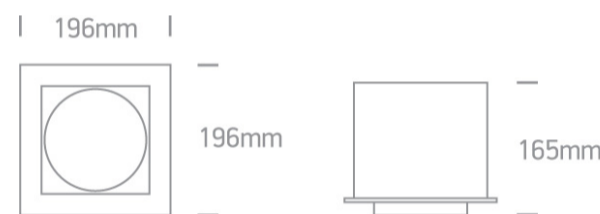

### Dimensions

### Physical Specification

Item Group	07 Downlights Adjustable LED
Family	The Box Type Shop Range
Order Code	51138/W/C
Colour	White
Material	Die Cast
Shape	Rectangular
Length	196mm

Width	196mm
Height	165mm
Cutout Hole Width	170mm
Cutout Hole Length	170mm
Recessed Ceiling	Yes
Depth Required	200mm
Indoor	Yes
Adjustable	2 Directions