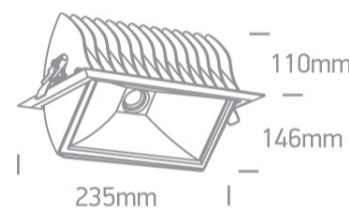

07 Downlights Adjustable LED>The Box Type Shop Range

51140/B/C

40W COB LED Recessed adjustable downlight, COB square range, IP20.

Supplied with non-dimmable LED driver.

Complies with standard EN60598-1 and any other specific standards.

Downloads

Dimensions

Physical Specification

Item Group	07 Downlights Adjustable LED
Family	The Box Type Shop Range
Order Code	51140/B/C
Colour	Black
Material	Aluminium
Shape	Rectangular
Length	235mm
Width	145mm
Height	110mm
Cutout Hole Width	220mm
Cutout Hole Length	130mm
Recessed Ceiling	Yes

Depth Required	140mm
Indoor	Yes
Adjustable	1 Direction

Electrical Characteristics

Gear	External-Included
Fitting + Driver	
Input Voltage	220-240V
50 Hz	Yes
60 Hz	Yes
Safety Class	
Power(Watts)	40W
IP Rating	IP20
Light Source	LED built in
Dimmable	No
F Mark	