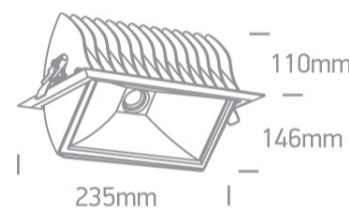

07 Downlights Adjustable LED>The COB Box Type Shop Range

51140/B/W

40W COB LED Recessed adjustable downlight, COB square range, IP20.

Supplied with non-dimmable LED driver.

Complies with standard EN60598-1 and any other specific standards.

Downloads

Dimensions

Physical Specification

Item Group	07 Downlights Adjustable LED
Family	The COB Box Type Shop Range
Order Code	51140/B/W
Colour	Black
Material	Aluminium
Shape	Rectangular
Length	235mm
Width	145mm
Height	110mm
Cutout Hole Width	220mm
Cutout Hole Length	130mm
Recessed Ceiling	Yes

Depth Required	140mm
Indoor	Yes
Adjustable	1 Direction

Electrical Characteristics

Gear	External-Included
Fitting + Driver	
Input Voltage	220-240V
50 Hz	Yes
60 Hz	Yes
Safety Class	
Power(Watts)	40W
IP Rating	IP20
Light Source	LED built in
Dimmable	No
F Mark	

Illumination Data

Colour Temperature	3000K
Lumen Output	3400lm
Light Efficiency	85lm/W
CRI	80
Beam Angle	70°
Illumination Diagram	

Packing Info

Box Weight	1.455kg
Pcs/Carton	9
Barcode	5291889061458
HS Code	9405413990