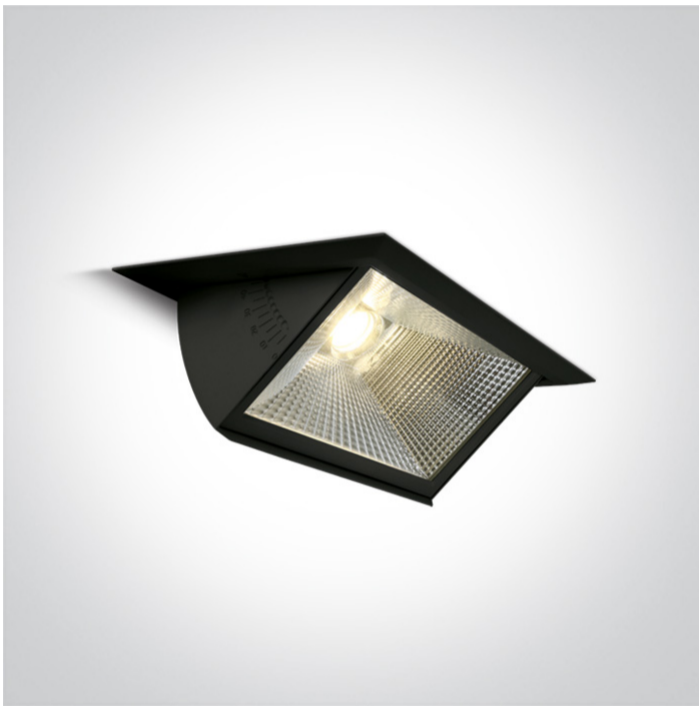

07 Downlights Adjustable LED>The COB Box Type Shop Range

51140/B/W

40W COB LED Recessed adjustable downlight, COB square range, IP20.

Supplied with non-dimmable LED driver.

Complies with standard EN60598-1 and any other specific standards.

Downloads

Dimensions

Physical Specification

Item Group	07 Downlights Adjustable LED
Family	The COB Box Type Shop Range
Order Code	51140/B/W
Colour	Black
Material	Aluminium
Shape	Rectangular
Length	235mm
Width	145mm
Height	110mm
Cutout Hole Width	220mm
Cutout Hole Length	130mm
Recessed Ceiling	Yes

Depth Required	140mm
Indoor	Yes
Adjustable	1 Direction

Electrical Characteristics

Gear	External-Included
Fitting + Driver	
Input Voltage	220-240V
50 Hz	Yes
60 Hz	Yes
Safety Class	
Power(Watts)	40W
IP Rating	IP20
Light Source	LED built in
Dimmable	No
F Mark	

Fitting	
Input Type	Constant Current
Input Current	1050mA
Voltage	35V
Safety Class	
Power(Watts)	37W
IP Rating	IP20
Light Source	LED built in
LED Type	COB
LED Brand	Sanan

Gear	
Gear Type	Led Driver

Input Voltage	220-240V
50 Hz	Yes
60 Hz	Yes
Power(Watts)	34,65-42W
Power Factor	0,9
Constant Current	Yes
1050mA	33-40V
IP Rating	IP20
Safety Class	
Dimmable	No
Housing Material	Plastic
Brand	Lifud