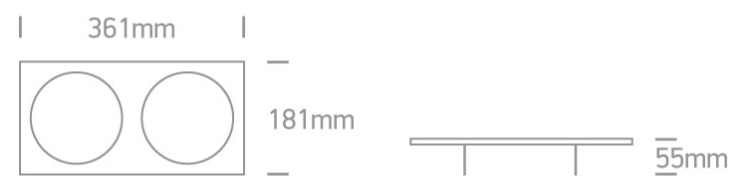

05 Downlights > Multi System Metal Bases

51200R/W

Metal base for Multi system Modules.

Downloads

Dimensions

Related items

11070R/G

11106R/G/1

11106R/W/1

11110R/G

11110R/W

Physical Specification

Item Group	05 Downlights
Family	Multi System Metal Bases
Order Code	51200R/W
Colour	White
Material	Metal
Shape	Rectangular
Length	361mm

Item Group	05 Downlights
Family	Multi System Metal Bases
Order Code	51200R/W
Colour	White
Material	Metal
Shape	Rectangular
Length	361mm

Width	181mm
Height	55mm
Cutout Hole Width	150mm
Cutout Hole Length	330mm
Recessed Ceiling	Yes
Indoor	Yes

Packing Info

Box Length	37cm
Box Width	21cm
Box Height	7cm
Box Weight	0,59Kg
Pcs/Carton	20
Barcode	5291889014225
HS Code	9405990090