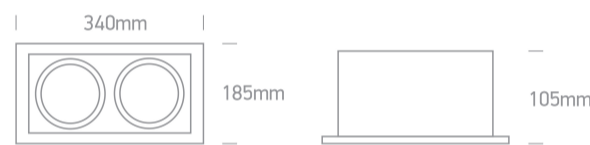

07 Downlights Adjustable LED>The COB Box Type Shop Range

51230/W/C

2x30W COB LED Recessed adjustable downlight, COB square range, IP20.

Supplied with non-dimmable LED driver.

Complies with standard EN60598-1 and any other specific standards.

Downloads

Dimensions

Gallery

Physical Specification

Item Group	07 Downlights Adjustable LED
Family	The COB Box Type Shop Range
Order Code	51230/W/C
Colour	White
Material	Aluminium
Shape	Rectangular
Length	340mm

Width	185mm
Height	105mm
Cutout Hole Width	320mm
Cutout Hole Length	160mm
Recessed Ceiling	Yes
Depth Required	125mm
Indoor	Yes
Adjustable	2 Directions

#### Illumination Data

Colour Temperature	4000K
Lumen Output	2x2700lm
Light Efficiency	90lm/W
CRI	90
Beam Angle	38°
Illumination Diagram	