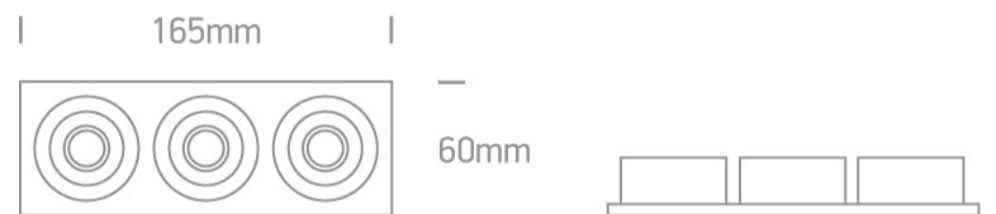

## 04 Recessed Spots Adjustable LED > The 1W Mini Square Natural Aluminium 51301AL/W/15

3x1W LED adjustable recessed spot, mini series range, IP20.

Requires 350mA driver.

Complies with standard EN60598-1 and any other specific standards.

### Dimensions

## Physical Specification

Item Group	04 Recessed Spots Adjustable LED
Family	The 1W Mini Square Natural Aluminium
Order Code	51301AL/W/15
Colour	Aluminium
Material	Natural Aluminium
Diffuser Material	Acrylic
Shape	Rectangular
Length	165mm
Width	60mm
Height	30mm
Cutout Hole Width	155mm
Cutout Hole Length	53mm
Recessed Ceiling	Yes
Depth Required	40mm
Indoor	Yes
Adjustable	2 Directions

## Illumination Data

Colour Temperature 3000K

Lumen Output 3x45lm

Light Efficiency 45lm/W

Beam Angle 15°

Illumination Diagram 