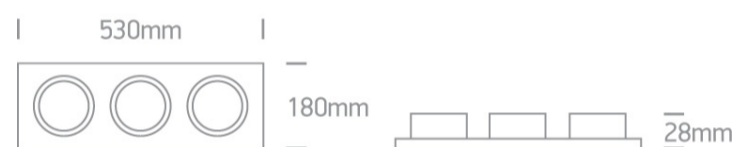

05 Downlights > Square Adjustable R111 Range

51310AB/AL

Recessed adjustable 3xR111 square range with G53 lampholder.

Complies with standard EN60598-1 and any other specific standards.

Downloads

Dimensions

Physical Specification

Item Group	05 Downlights
Family	Square Adjustable R111 Range
Order Code	51310AB/AL
Colour	Aluminium
Material	Natural Aluminium
Shape	Rectangular
Length	530mm
Width	180mm
Height	28mm
Cutout Hole Width	495mm
Cutout Hole Length	150mm
Recessed Ceiling	Yes

Depth Required	75mm
Indoor	Yes
Adjustable	2 Directions

Electrical Characteristics

Fitting

Input Type	Constant Voltage
Input Voltage	12V AC/DC
Safety Class	
Power(Watts)	3x75W
IP Rating	IP20
Light Source	Replaceable lamp
Lamp Holder	G53
Number of Lamps	3
Cable Length	40cm