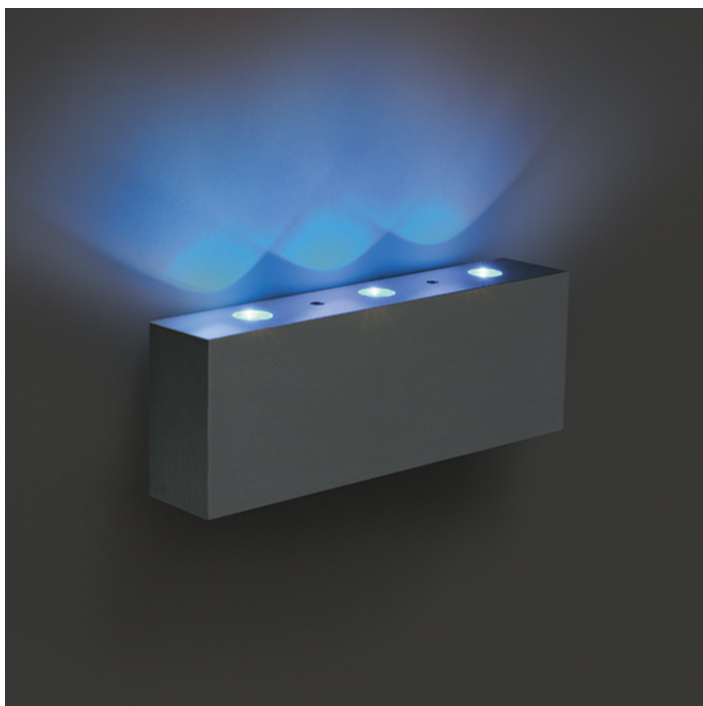

13 Wall & Ceiling LED > Decorative Wall & Ceiling Natural aluminium

60001/AL/BL

3x0,2W LED Decorative Indoor Wall Light

Complete with non-dimmable LED driver.

Complies with standard EN60598-1 and any other specific standards.

Downloads

Dimensions

Physical Specification

Item Group	13 Wall & Ceiling LED
Family	Decorative Wall & Ceiling Natural aluminium
Order Code	60001/AL/BL
Colour	Aluminium
Material	Natural Aluminium
Diffuser Material	PC
Shape	Rectangular
Length	110mm
Width	37mm
Height	20mm
Surface Wall	Yes
Indoor	Yes

IP20

Light Source

LED built in

Dimmable

No

F Mark

Fitting

Input Type