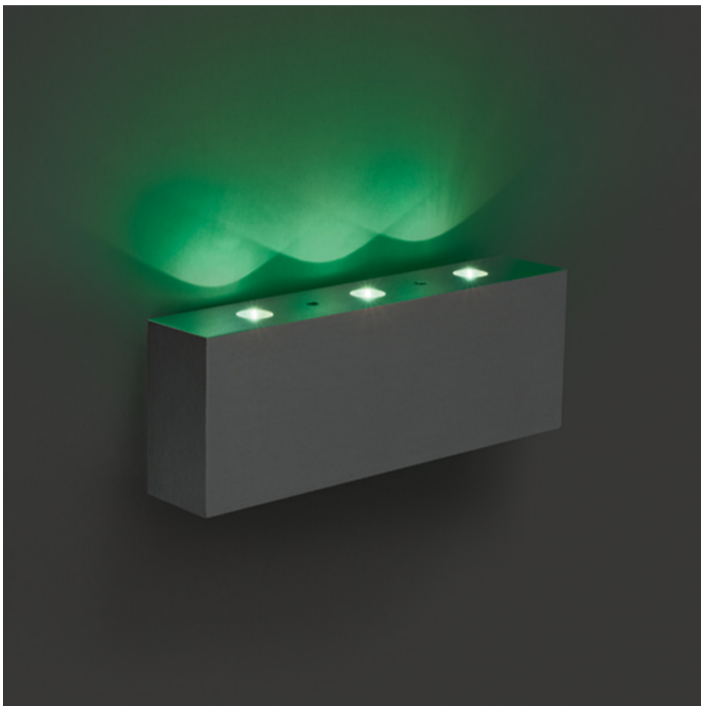

13 Wall & Ceiling LED > Decorative Wall & Ceiling Natural aluminium

60001/AL/GR

3x0,2W LED Decorative Indoor Wall Light

Complete with non-dimmable LED driver.

Complies with standard EN60598-1 and any other specific standards.

Downloads

Dimensions

| 110mm |

37mm

20mm

Physical Specification

Item Group	13 Wall & Ceiling LED
Family	Decorative Wall & Ceiling Natural aluminium
Order Code	60001/AL/GR
Colour	Aluminium
Material	Natural Aluminium
Diffuser Material	PC
Shape	Rectangular
Length	110mm
Width	37mm
Height	20mm
Surface Wall	Yes
Indoor	Yes