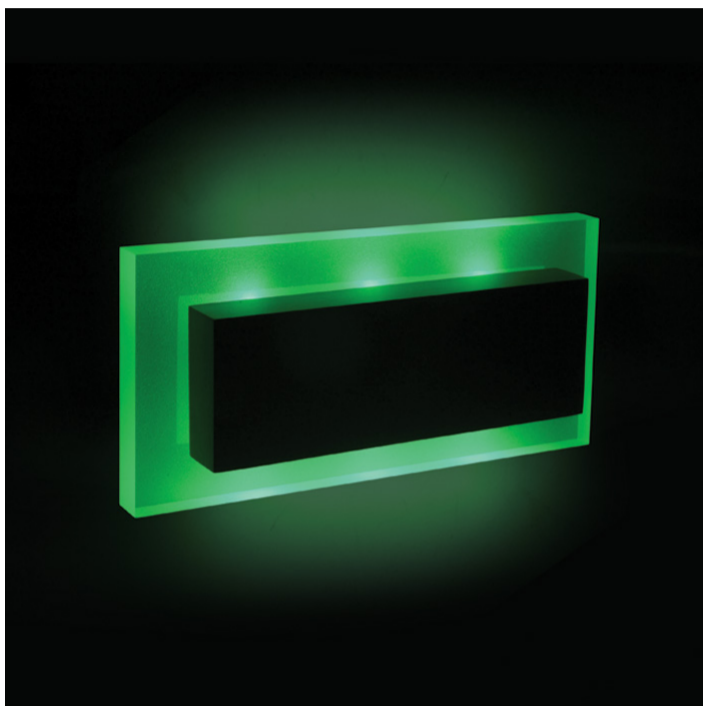

13 Wall & Ceiling LED > Decorative Wall & Ceiling Natural aluminium

60004/AL/GR

6x0,2W LED Decorative Indoor Wall Light

Complete with non-dimmable LED driver.

Complies with standard EN60598-1 and any other specific standards.

Downloads

Dimensions

Physical Specification

Item Group	13 Wall & Ceiling LED
Family	Decorative Wall & Ceiling Natural aluminium
Order Code	60004/AL/GR
Colour	Aluminium
Material	Natural Aluminium
Diffuser Material	PC
Shape	Rectangular
Length	150mm
Width	47mm
Height	70mm
Surface Wall	Yes
Indoor	Yes