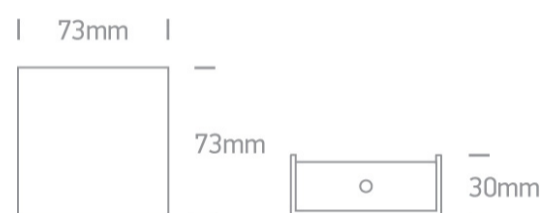

13 Wall & Ceiling LED>Decorative Wall & Ceiling Natural aluminium

60010/AL/BL

1W Decorative Wall and Ceiling Natural aluminium

Complete with non-dimmable LED driver.

Complies with standard EN60598-1 and any other specific standards.

Downloads

Dimensions

Physical Specification

Item Group	13 Wall & Ceiling LED
Family	Decorative Wall & Ceiling Natural aluminium
Order Code	60010/AL/BL
Colour	White
Material	Die Cast
Diffuser Material	PC
Shape	Rectangular
Length	190mm
Width	65mm
Height	80mm
Surface Wall	Yes
Indoor	Yes