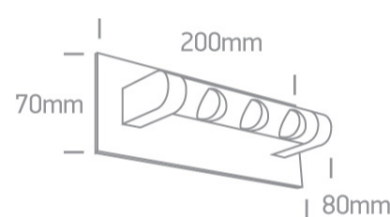

13 Wall & Ceiling LED>Decorative Indoor Wall Lights Aluminium

**60032/AL/W**

3x1W LED Decorative Indoor Wall Light

Complete with non-dimmable LED driver.

Complies with standard EN60598-1 and any other specific standards.

Downloads

Dimensions

Physical Specification

Item Group	13 Wall & Ceiling LED
Family	Decorative Indoor Wall Lights Aluminium
Order Code	60032/AL/W
Colour	Aluminium
Material	Natural Aluminium
Shape	Rectangular
Length	200mm
Width	80mm
Height	70mm
Surface Wall	Yes
Indoor	Yes
Adjustable	No