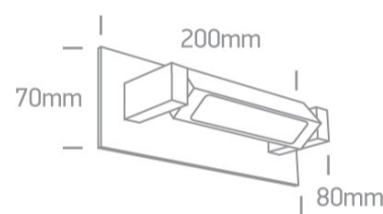

13 Wall & Ceiling LED>Decorative Indoor Wall Lights Aluminium

60034/AL/W

3x1W LED Decorative Indoor Wall Light

Complete with non-dimmable LED driver.

Complies with standard EN60598-1 and any other specific standards.

Downloads

Dimensions

Physical Specification

Item Group	13 Wall & Ceiling LED
Family	Decorative Indoor Wall Lights Aluminium
Order Code	60034/AL/W
Colour	Aluminium
Material	Natural Aluminium
Shape	Rectangular
Length	200mm
Width	80mm
Height	70mm
Surface Wall	Yes
Indoor	Yes
Adjustable	No