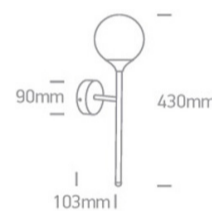

18 Decorative>The Nordic Decorative Range

60116/BBS

9W G9 Decorative wall light.

Complies with standard EN60598-1 and any other specific standards.

Downloads

Dimensions

Related items

7106ALG/C

7106ALG/W

Physical Specification

Item Group

18 Decorative

Family

The Nordic Decorative Range

Order Code

60116/BBS

Colour

Brushed Brass

Material

Steel

Shape

Rectangular

Length

103mm

Width	90mm
Height	430mm
Surface Wall	Yes
Indoor	Yes
Adjustable	No

Electrical Characteristics

Gear	No
------	----

Fitting + Driver

Input Voltage	100-240V
50 Hz	Yes
60 Hz	Yes
Safety Class	
Power(Watts)	9W
IP Rating	IP20
Light Source	Replaceable lamp
Lamp Holder	G9
Number of Lamps	1
Dimmable	N/A
F Mark	