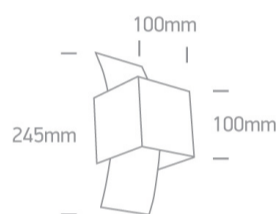

12 Wall & Ceiling>The GU10 & G9 Wall Lights

6012/AL

40W G9 Aluminium Decorative Wall Lights.

Complies with standard EN60598-1 and any other specific standards.

Downloads

Dimensions

Physical Specification

Item Group	12 Wall & Ceiling
Family	The GU10 & G9 Wall Lights
Order Code	6012/AL
Colour	Aluminium
Material	Natural Aluminium
Shape	Circular
Surface Wall	Yes
Indoor	Yes
Adjustable	No