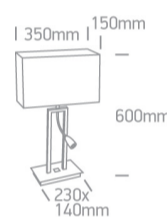

Dimensions

Physical Specification

Item Group	18 Decorative
Family	The Hotel Range Metal
Order Code	61044A/C/W
Colour	Chrome
Material	Metal
Diffuser Material	Fabric
Shape	Rectangular
Length	350mm
Width	150mm
Height	600mm
Surface Floor/Ground	Yes
Indoor	Yes

Power(Watts)	1,5-4W
Power Factor	0,5
Constant Current	Yes
500mA	3-9,5V
IP Rating	IP20
Safety Class	
Housing Material	Plastic
Output Terminal	Connector

Illumination Data

Colour Temperature	3000K
Lumen Output	150lm
Light Efficiency	50lm/W
CRI	80
Illumination Diagram	