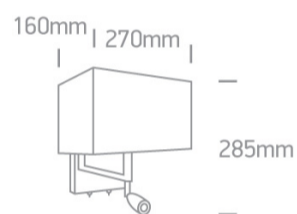

18 Decorative>The Hotel Range Metal

**61044/C/W**

E27 +3W LED Wall Hotel Range fitting with White fabric shade, IP20.

Complete with driver.

Complies with standard EN60598-1 and any other specific standards.

Downloads

Dimensions

Physical Specification

Item Group	18 Decorative
Family	The Hotel Range Metal
Order Code	61044/C/W
Colour	Chrome
Material	Metal
Diffuser Material	Fabric
Shape	Rectangular
Length	270mm
Width	160mm
Height	285mm
Surface Wall	Yes
Indoor	Yes

Adjustable

2 Directions