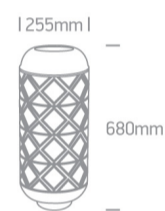

### Dimensions

Antique Oriental

Material

Metal

Shape

Circular

Height

680mm

Diameter	255mm
Surface Floor/Ground	Yes
Indoor	Yes
Adjustable	No