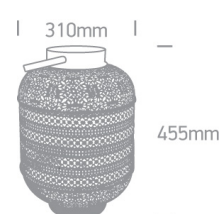

18 Decorative>The Oriental Range Metal

61050A

40W E27 Antique Oriental Table lamp, IP20 .

Complies with standard EN60598-1 and any other specific standards.

Downloads

Dimensions

Related items

9G06F/E

Physical Specification

Item Group	18 Decorative
Family	The Oriental Range Metal
Order Code	61050A
Colour	Antique Oriental
Material	Metal
Shape	Circular
Height	455mm

Diameter	310mm
Surface Floor/Ground	Yes
Indoor	Yes
Adjustable	No