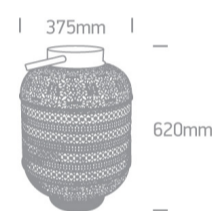

### Dimensions

### Physical Specification

Item Group	18 Decorative
Family	The Oriental Range Metal
Order Code	61050B
Colour	Antique Oriental
Material	Metal
Shape	Circular
Height	620mm

Diameter	375mm
Surface Floor/Ground	Yes
Indoor	Yes
Adjustable	No