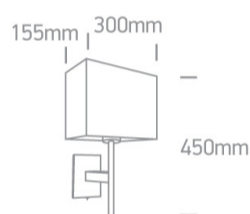

18 Decorative>The Hotel Range Metal

**61078/BBS**

40W E27 decorative wall bedside lamp with ON/OFF switch, IP20 .

Complies with standard EN60598-1 and any other specific standards.

Downloads

Dimensions

Physical Specification

Item Group	18 Decorative
Family	The Hotel Range Metal
Order Code	61078/BBS
Colour	Brushed Brass
Material	Metal
Diffuser Material	Fabric
Shape	Rectangular
Length	300mm
Width	155mm
Height	450mm
Surface Wall	Yes
Indoor	Yes