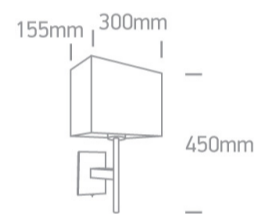

18 Decorative>The Hotel Range Metal

61078/C

40W E27 decorative wall bedside lamp with ON/OFF switch, IP20 .

Complies with standard EN60598-1 and any other specific standards.

Downloads

Dimensions

Physical Specification

Item Group	18 Decorative
Family	The Hotel Range Metal
Order Code	61078/C
Colour	Chrome
Material	Metal
Diffuser Material	Fabric
Shape	Rectangular
Length	300mm
Width	155mm
Height	450mm
Surface Wall	Yes
Indoor	Yes