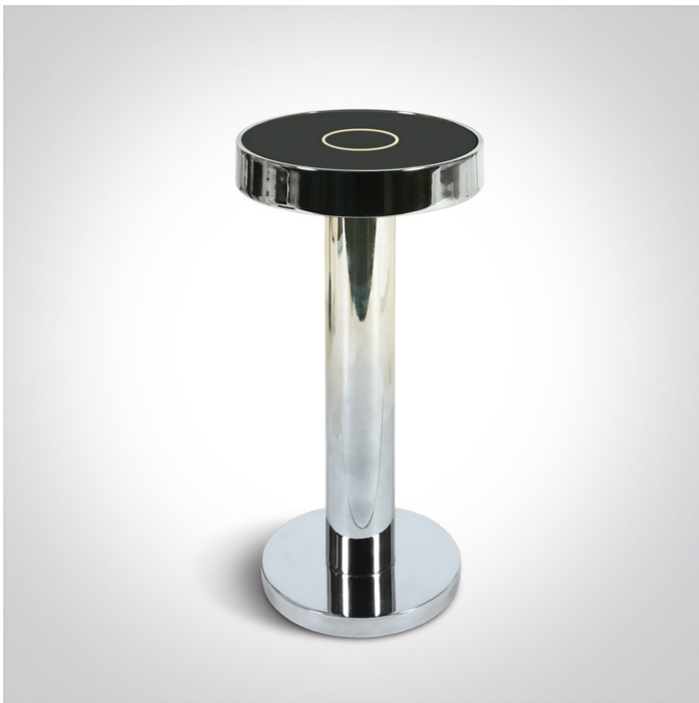

## 61092/C

Rechargeable stepless dimmable table lamp suitable for indoor/outdoor use, IP65.

Charging time 6,5Hrs  
Working time 10Hrs (100%)

Complies with standard EN60598-1 and any other specific standards.

### Physical Specification

Item Group	16 Decorative
Family	Portable Table Lights
Order Code	61092/C
Colour	Chrome
Material	Die Cast
Shape	Circular
Height	200mm
Diameter	90mm
Surface Floor/Ground	Yes
Indoor	Yes
Outdoor	Yes
Adjustable	No