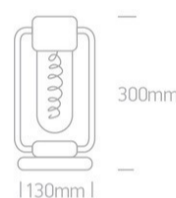

16 Decorative > Portable Table Lights

61094/W/UW

Rechargeable stepless dimmable table lamp suitable for indoor/outdoor use, IP65.

Charging time 6,5Hrs
Working time 10Hrs (100%)

Complies with standard EN60598-1 and any other specific standards.

Downloads

Dimensions

Physical Specification

Item Group	16 Decorative
Family	Portable Table Lights
Order Code	61094/W/UW
Colour	White
Material	Die Cast
Shape	Circular
Height	300mm
Diameter	130mm
Surface Floor/Ground	Yes
Indoor	Yes
Outdoor	Yes
Adjustable	No