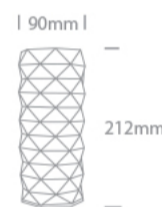

16 Decorative>Crystal Effect Table Lights

61104/W

Rechargeable 3-step dimmable table lamp suitable for indoor/outdoor use, IP54.

Charging time 2,5Hrs
Working time 8Hrs (100%)
1x2000mAh lithium battery

Complies with standard EN60598-1 and any other specific standards.

Downloads

Dimensions

Physical Specification

Item Group	16 Decorative
Family	Crystal Effect Table Lights
Order Code	61104/W
Colour	Clear
Material	Plastic
Shape	Circular
Height	212mm
Diameter	90mm
Surface Floor/Ground	Yes
Indoor	Yes
Outdoor	Yes
Adjustable	No