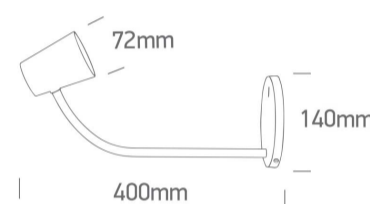

New 2025 Edition 2>Office & Kitchen

61110A/B

GU10 table lamp with touch switch on base, IP20. EU Plug.

Requires GU10 LED lamp.

Complies with standard EN60598-1 and any other specific standards.

Downloads

Dimensions

Physical Specification

Item Group	New 2025 Edition 2
Family	Office & Kitchen
Order Code	61110A/B
Colour	Black
Material	ABS
Shape	Circular
Height	400mm
Diameter	72mm
Surface Floor/Ground	Yes
Indoor	Yes
Adjustable	2 Directions

Dimmable

No

Cable Length

160cm

F Mark

Illumination Data

Illumination Diagram

Packing Info