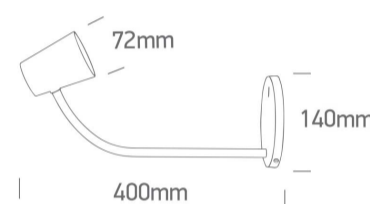

## 61110A/W

GU10 table lamp with touch switch on base, IP20. EU Plug.

Requires GU10 LED lamp.

Complies with standard EN60598-1 and any other specific standards.

### Dimensions

### Physical Specification

Item Group	New 2025 Edition 2
Family	Office & Kitchen
Order Code	61110A/W
Colour	White
Material	ABS
Shape	Circular
Height	400mm
Diameter	72mm
Surface Floor/Ground	Yes
Indoor	Yes
Adjustable	2 Directions

Dimmable

No

Cable Length

160cm

F Mark

Illumination Data

Illumination Diagram

Packing Info