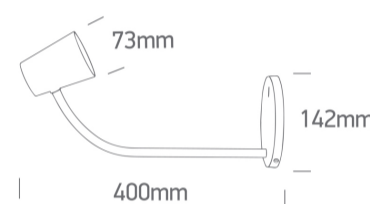

11 Office & Kitchen>Reading LED Lamps

61110/B/W

5W 3-step dimmable table lamp with touch switch on base, IP20.

Complies with standard EN60598-1 and any other specific standards.

Downloads

Dimensions

Physical Specification

Item Group	11 Office & Kitchen
Family	Reading LED Lamps
Order Code	61110/B/W
Colour	Black
Material	ABS
Shape	Circular
Height	400mm
Diameter	73mm
Surface Floor/Ground	Yes
Indoor	Yes
Adjustable	2 Directions