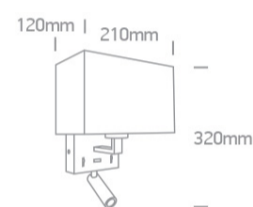

Downloads

Dimensions

Physical Specification

Item Group	New 2021 Edition 2
Family	Decorative
Order Code	61120/B/W
Colour	Black
Material	Metal
Diffuser Material	Fabric
Shape	Rectangular
Length	210mm
Width	120mm
Height	320mm
Surface Wall	Yes
Indoor	Yes