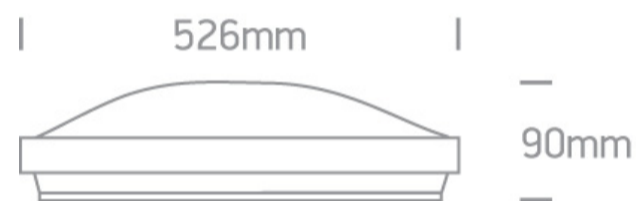

14 Plafo>Decorative LED Plafo Metal + PC

62010A/G/V

Decorative LED Plafo with violet ring.

Complies with standard EN60598-1 and any other specific standards.

Downloads

Dimensions

Physical Specification

Item Group	14 Plafo
Family	Decorative LED Plafo Metal + PC
Order Code	62010A/G/V
Colour	Violet
Material	Metal
Diffuser Material	PC
Shape	Circular
Height	90mm
Diameter	526mm
Surface Ceiling	Yes
Indoor	Yes
Adjustable	No