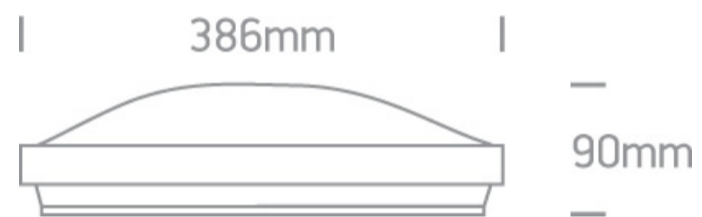

14 Plafo>Decorative LED Plafo Metal + PC

62010/G/BL

Decorative LED Plafo with blue ring.

Complies with standard EN60598-1 and any other specific standards.

Downloads

Dimensions

Physical Specification

Item Group	14 Plafo
Family	Decorative LED Plafo Metal + PC
Order Code	62010/G/BL
Colour	Blue
Material	Metal
Diffuser Material	PC
Shape	Circular
Height	90mm
Diameter	386mm
Surface Ceiling	Yes
Indoor	Yes
Adjustable	No

## Electrical Characteristics

Gear

No