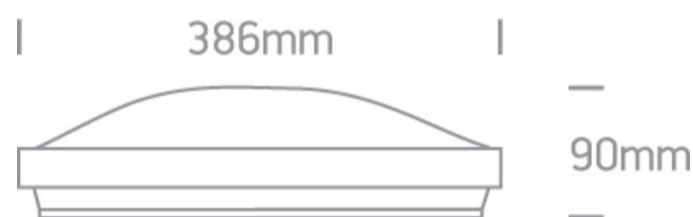

14 Plafo>Decorative LED Plafo Metal + PC

62010/G/F

Decorative LED Plafo with frosted ring.

Complies with standard EN60598-1 and any other specific standards.

Downloads

Dimensions

Physical Specification

Item Group	14 Plafo
Family	Decorative LED Plafo Metal + PC
Order Code	62010/G/F
Colour	Grey
Material	Metal
Diffuser Material	PC
Shape	Circular
Height	90mm
Diameter	386mm
Surface Ceiling	Yes
Indoor	Yes
Adjustable	No

## Electrical Characteristics

Gear

No