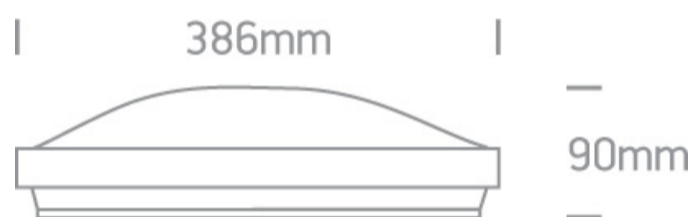

14 Plafo>Decorative LED Plafo Metal + PC

62010/G/OR

Decorative LED Plafo with orange ring.

Complies with standard EN60598-1 and any other specific standards.

Downloads

Dimensions

Physical Specification

Item Group	14 Plafo
Family	Decorative LED Plafo Metal + PC
Order Code	62010/G/OR
Colour	Orange
Material	Metal
Diffuser Material	PC
Shape	Circular
Height	90mm
Diameter	386mm
Surface Ceiling	Yes
Indoor	Yes
Adjustable	No

## Electrical Characteristics

Gear

No