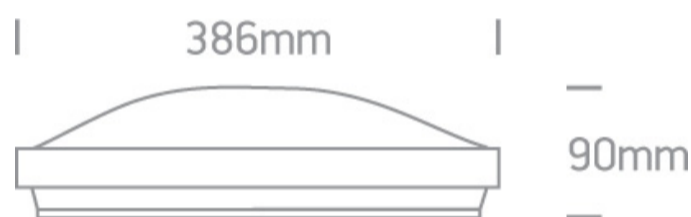

14 Plafo>Decorative LED Plafo Metal + PC

62010/G/V

Decorative LED Plafo with violet ring.

Complies with standard EN60598-1 and any other specific standards.

Downloads

Dimensions

Physical Specification

Item Group	14 Plafo
Family	Decorative LED Plafo Metal + PC
Order Code	62010/G/V
Colour	Violet
Material	Metal
Diffuser Material	PC
Shape	Circular
Height	90mm
Diameter	386mm
Surface Ceiling	Yes
Indoor	Yes
Adjustable	No