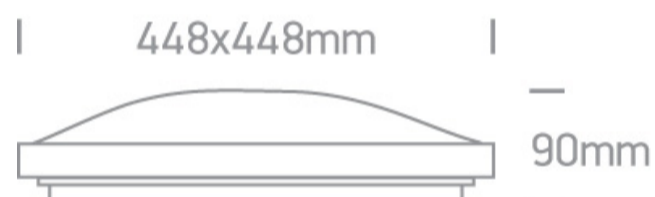

14 Plafo>Decorative LED Plafo Metal + PC

62012/G/V

Decorative LED Plafo with violet ring.

Complies with standard EN60598-1 and any other specific standards.

Downloads

Dimensions

Physical Specification

Item Group	14 Plafo
Family	Decorative LED Plafo Metal + PC
Order Code	62012/G/V
Colour	Violet
Material	Metal
Diffuser Material	PC
Shape	Rectangular
Length	448mm
Width	448mm
Height	90mm
Surface Ceiling	Yes
Indoor	Yes

Adjustable

No

### Electrical Characteristics

Gear

No