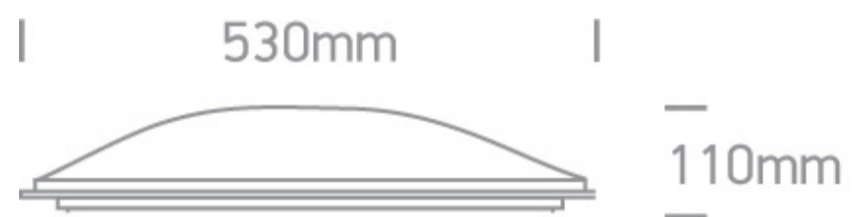

14 Plafo>Decorative LED Plafo Metal + PC

62014/G

Decorative LED Plafo with frosted ring.

Complies with standard EN60598-1 and any other specific standards.

Downloads

Dimensions

Physical Specification

| | |
|-------------------|---------------------------------|
| Item Group | 14 Plafo |
| Family | Decorative LED Plafo Metal + PC |
| Order Code | 62014/G |
| Colour | Grey |
| Material | Metal |
| Diffuser Material | PC |
| Shape | Circular |
| Height | 110mm |
| Diameter | 530mm |
| Surface Ceiling | Yes |
| Indoor | Yes |
| Adjustable | No |