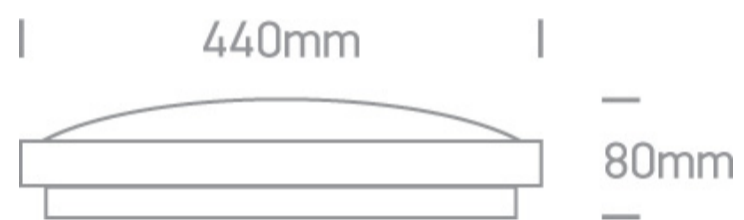

14 Plafo>LED Circular Plafo Metal + PC

62018A/D

LED Circular Plafo, IP20.

Complies with standard EN60598-1 and any other specific standards.

Downloads

Dimensions

Physical Specification

Item Group	14 Plafo
Family	LED Circular Plafo Metal + PC
Order Code	62018A/D
Colour	White
Material	Metal
Diffuser Material	PC
Shape	Circular
Height	80mm
Diameter	440mm
Surface Ceiling	Yes
Indoor	Yes
Adjustable	No