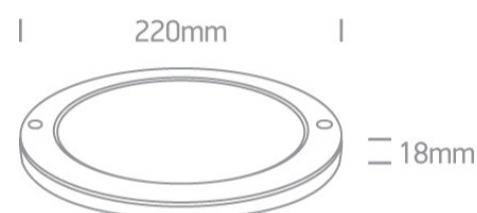

14 Plafo>The Ultra Slim LED Panel Plafo

62018F/W/C

18W LED slim plafo light, IP40, suitable for residential and commercial application.

Supplied with non-dimmable LED driver.

Complies with standard EN60598-1 and any other specific standards.

Downloads

Dimensions

Gallery

Physical Specification

Item Group	14 Plafo
Family	The Ultra Slim LED Panel Plafo
Order Code	62018F/W/C
Colour	White
Material	Aluminium
Diffuser Material	PC
Shape	Circular

Height	18mm
Diameter	220mm
Surface Ceiling	Yes
Indoor	Yes
Adjustable	No
IK Rating	4

Gear	
Gear Type	Led Driver

Input Voltage	220-240V
50 Hz	Yes
60 Hz	Yes
Power(Watts)	18W
Constant Current	Yes
IP Rating	IP20
Dimmable	No

Illumination Data

Colour Temperature	4000K
Lumen Output	1450lm
Light Efficiency	80,55lm/W
CRI	80
Illumination Diagram	

Packing Info

Box Length	26,5cm
Box Width	23cm
Box Height	3cm
Box Weight	0.495kg
Pcs/Carton	20
Barcode	5291889051749
HS Code	9405413990

Warranty

2 Years

Weee Directive

Yes

switch to
one light!

one
LIGHT