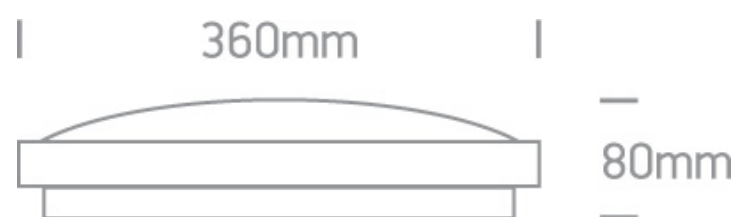

14 Plafo>LED Circular Plafo Metal + PC

62018/G

LED Circular Plafo, IP20.

Complies with standard EN60598-1 and any other specific standards.

Downloads

Dimensions

Physical Specification

Item Group	14 Plafo
Family	LED Circular Plafo Metal + PC
Order Code	62018/G
Colour	Grey
Material	Metal
Diffuser Material	PC
Shape	Circular
Height	80mm
Diameter	360mm
Surface Ceiling	Yes
Indoor	Yes
Adjustable	No