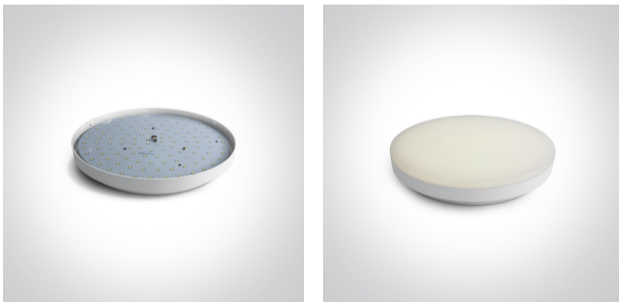

14 Plafo>The LED Slim Plafo Range Round

62022A/W/W

20W LED slim plafo light, IP20, suitable for residential and commercial application.

Supplied with non-dimmable LED driver.

Complies with standard EN60598-1 and any other specific standards.

Downloads

Dimensions

Gallery

Physical Specification

Item Group	14 Plafo
Family	The LED Slim Plafo Range Round
Order Code	62022A/W/W
Colour	White
Material	PC
Shape	Circular
Height	55mm

Diameter	285mm
Surface Ceiling	Yes
Indoor	Yes
Adjustable	No

Electrical Characteristics

Gear	Built In
Fitting + Driver	
Input Voltage	220-240V
50 Hz	Yes
60 Hz	Yes
Safety Class	
Power(Watts)	20W
IP Rating	IP20
Light Source	LED built in
Dimmable	No
F Mark	

Fitting	
Input Type	Constant Current
Input Current	450mA
Voltage	40V
Power(Watts)	18W
IP Rating	IP20
Light Source	LED built in
LED Type	SMD 2835
LED Brand	Epistar
LED Number	120
F Mark	